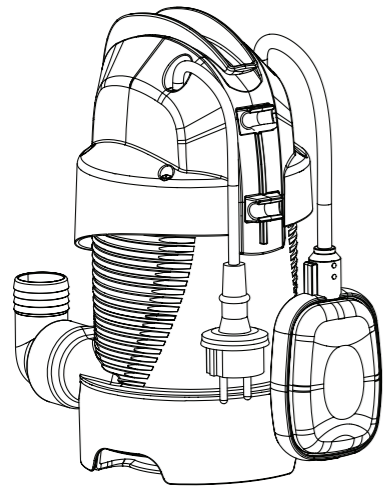

QUICK GUIDE

1

2

BRAND	MODEL	CE
Code 60171893.	Imported from Italy Made in China	
Ser.No. 11517000003	1-230V 50 Hz	
P.440 W	P.230 W	INS.CL. B
In 1.6 A	8µF/450V	TF max 35°C
IP X8	Qmax 140 l/min	Hmax 7 m
		7 m