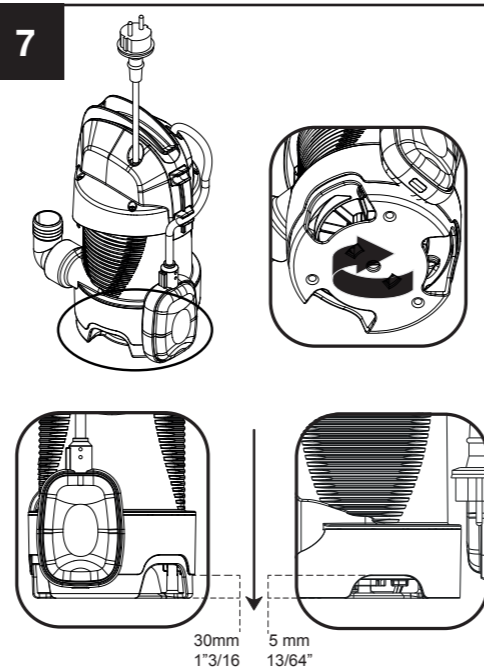

QUICK GUIDE

1

2

BRAND	MODEL	CE
Code 60171893.	Imported from Italy Made in China	
Ser.No. 11517000003	1-230V 50 Hz	
P.440 W	P.230 W	INS.CL. B
In 1.6 A	8µF/450V	TF max 35°C
IP X8	Qmax 140 l/min	Hmax 7 m
		7 m

INSTALLATION

3

4

5

MANUAL MODE

6

AUTOMATIC MODE

7