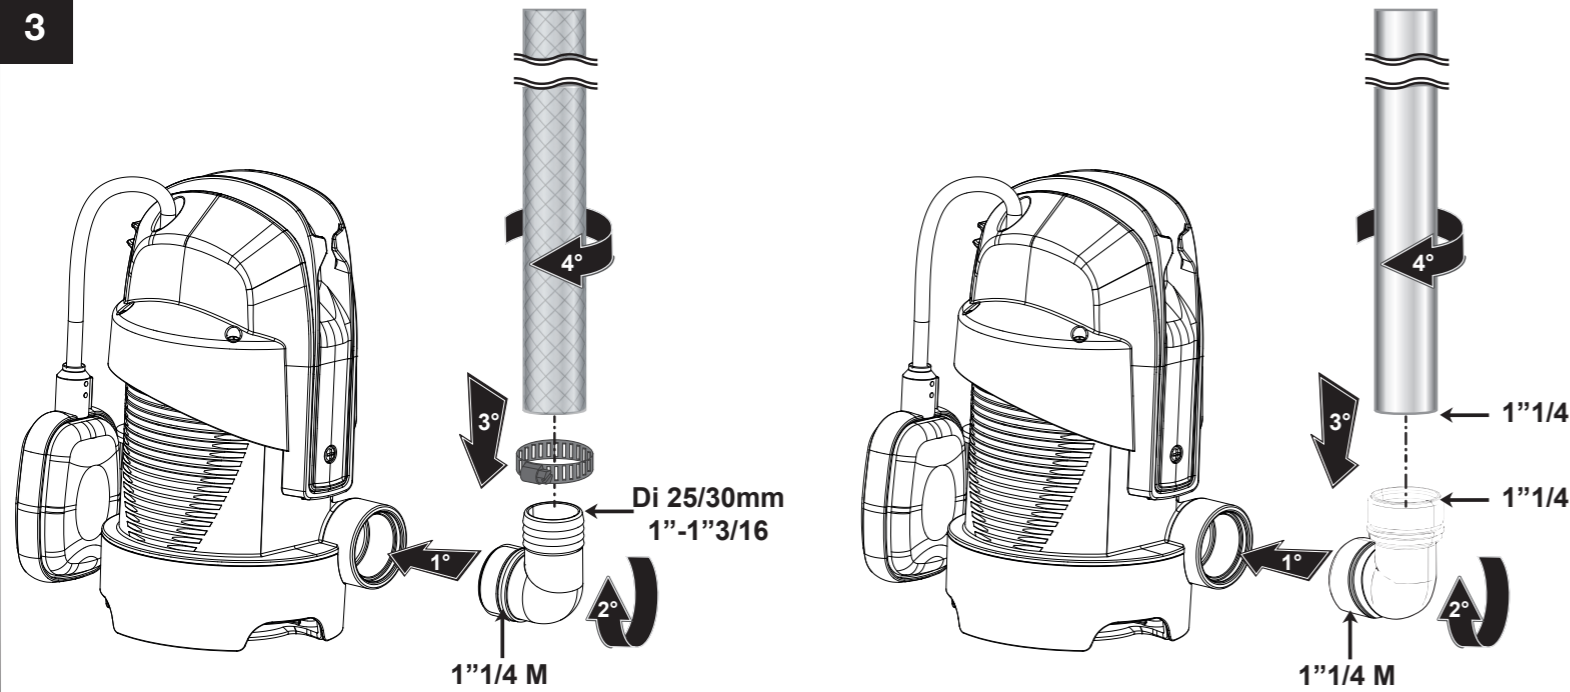

QUICK GUIDE

1

2

BRAND	MODEL	CE
Code 60171893.	Imported from Italy Made in China	
Ser.No. 11517000003	1-230V 50 Hz	
P.440 W	P.230 W	INS.CL. B
In 1.6 A	8µF/450V	TF max 35°C
IP X8	Qmax 140 l/min	Hmax 7 m
		7 m

INSTALLATION

3

4

5

MANUAL MODE

6

AUTOMATIC MODE

7

AFTER USE