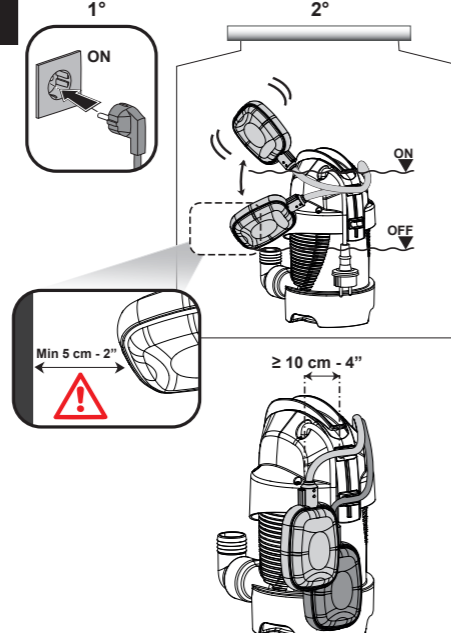

QUICK GUIDE

1

2

BRAND	MODEL	CE
Code 60171893.	Imported from Italy Made in China	
Ser.No. 11517000003	1-230V 50 Hz	
P.440 W	P.230 W	INS.CL. B
In 1.6 A	8µF/450V	TF max 35°C
IP X8	Qmax 140 l/min	Hmax 7 m
		7 m

INSTALLATION

3

4

5

MANUAL MODE

6

AUTOMATIC MODE

7