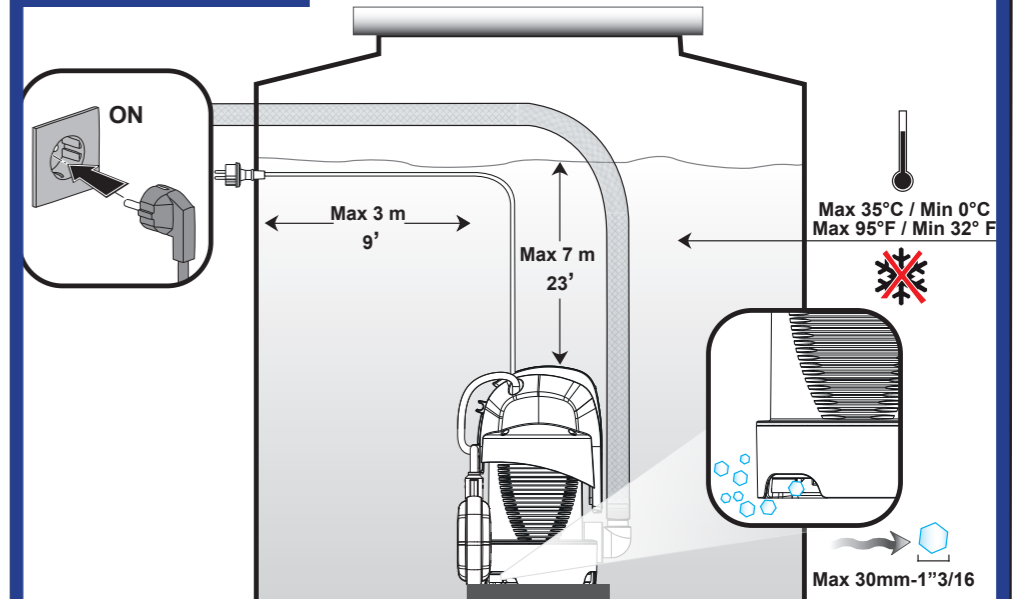

QUICK GUIDE

1

2

BRAND	MODEL	CE
Code 60171893.	Imported from Italy Made in China	
Ser.No. 11517000003	1-230V 50 Hz	
P.440 W	P.230 W	INS.CL. B
In 1.6 A	8µF/450V	TF max 35°C
IP X8	Qmax 140 l/min	Hmax 7 m
		7 m

INSTALLATION

3

4

5

MANUAL MODE

6

AUTOMATIC MODE

7