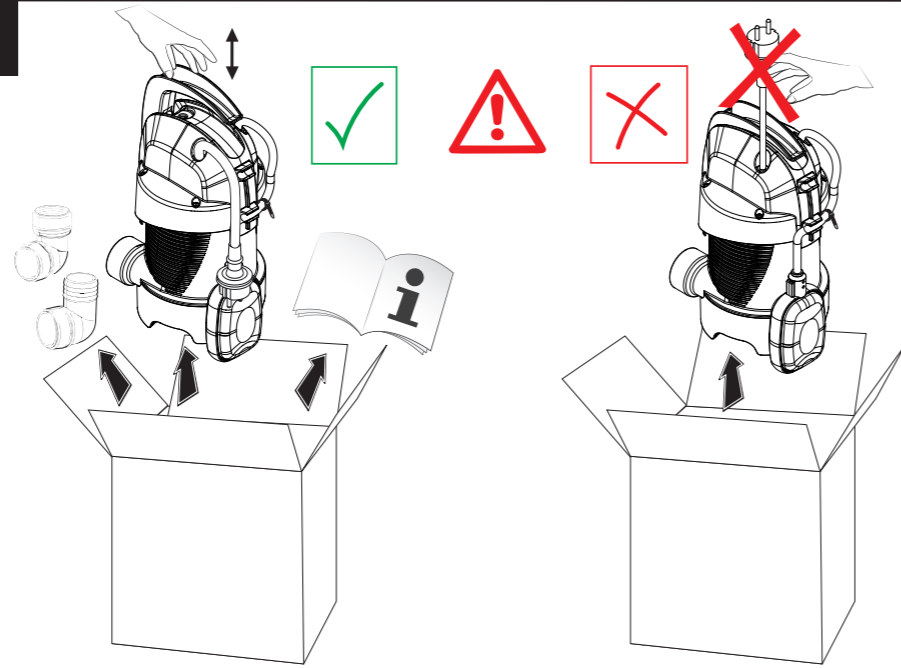

QUICK GUIDE

1

2

BRAND	MODEL	CE
Code 60171893.	Imported from Italy Made in China	
Ser.No. 11517000003	1-230V 50 Hz	
P.440 W	P.230 W	INS.CL. B
In 1.6 A	8µF/450V	TF max 35°C
IP X8	Qmax 140 l/min	Hmax 7 m
		7 m

INSTALLATION

3

4

5

MANUAL MODE

6

AUTOMATIC MODE

7