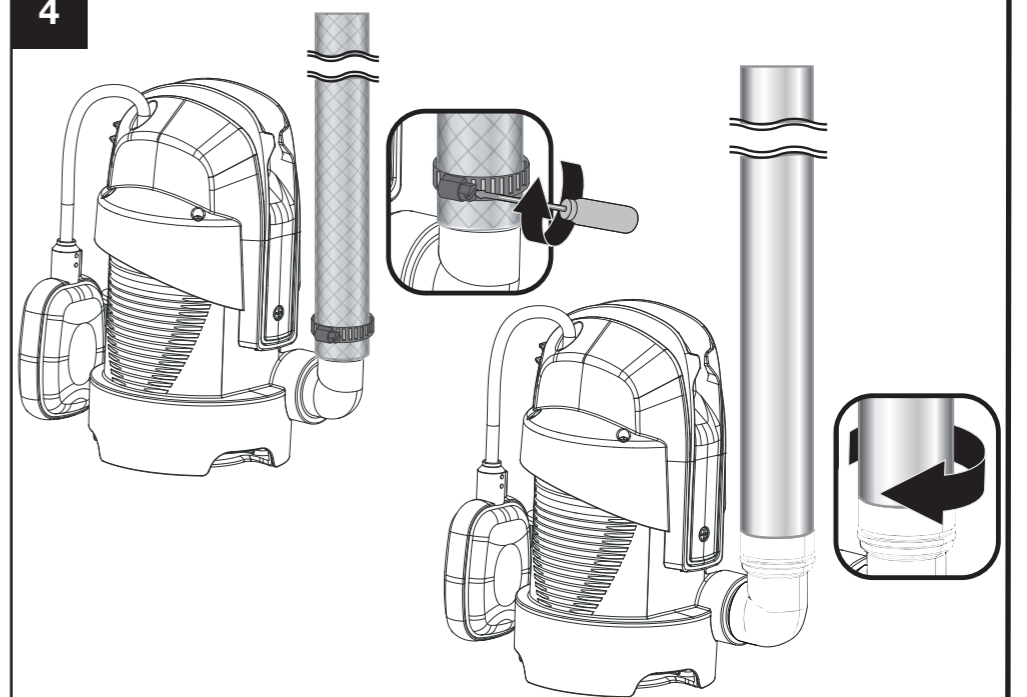

QUICK GUIDE

1

2

BRAND	MODEL	CE
Code 60171893.	Imported from Italy Made in China	
Ser.No. 11517000003	1-230V 50 Hz	
P.440 W	P.230 W	INS.CL. B
In 1.6 A	8µF/450V	TF max 35°C
IP X8	Qmax 140 l/min	Hmax 7 m
		7 m

INSTALLATION

3

4

5

MANUAL MODE

6

AUTOMATIC MODE

7

AFTER USE