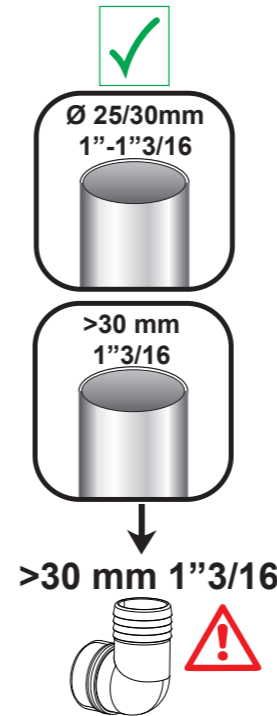

QUICK GUIDE

1

2

BRAND	MODEL	CE
Code 60171893.	Imported from Italy Made in China	
Ser.No. 11517000003	1-230V 50 Hz	
P.440 W	P.230 W	INS.CL. B
In 1.6 A	8µF/450V	TF max 35°C
IP X8	Qmax 140 l/min	Hmax 7 m
		7 m

INSTALLATION

3

4

5

MANUAL MODE

6

AUTOMATIC MODE

7

AFTER USE